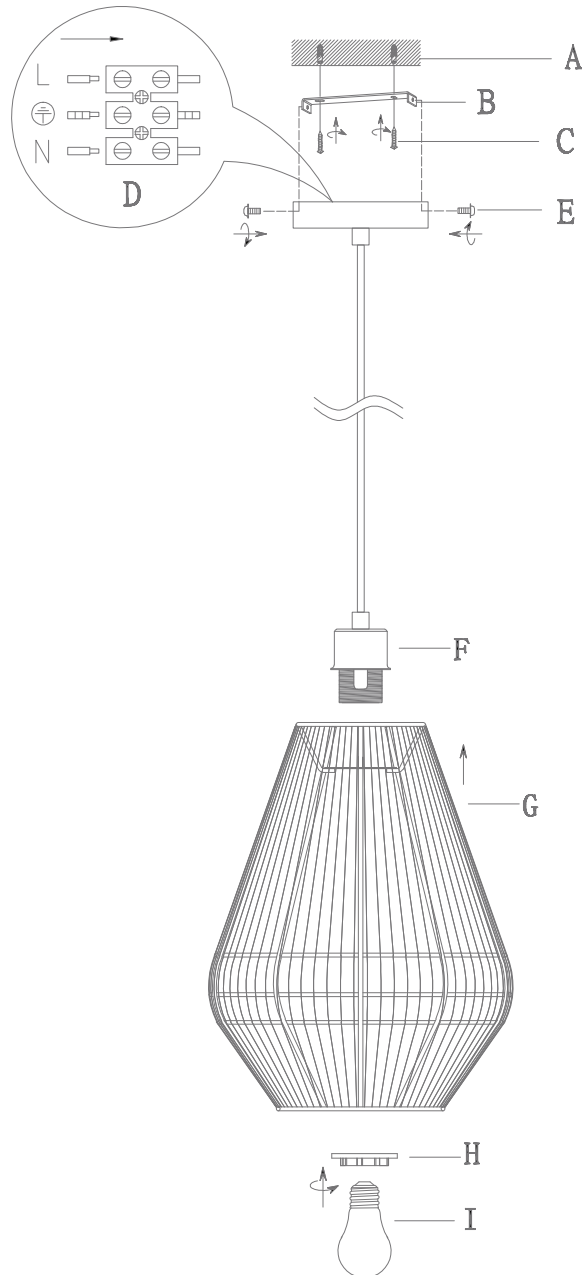

CARTER-PDT-MED

Specifications

Voltage:	240V	Lamp Base:	E27
Power:	25W Max	IP Rating:	IP20

- A. Timber
- B. Mounting Bracket
- C. Mounting Screws
- D. Terminal Block
- E. Canopy Screws
- F. Lamp Holder
- G. Shade
- H. Tightening Ring
- I. E27 Lamp